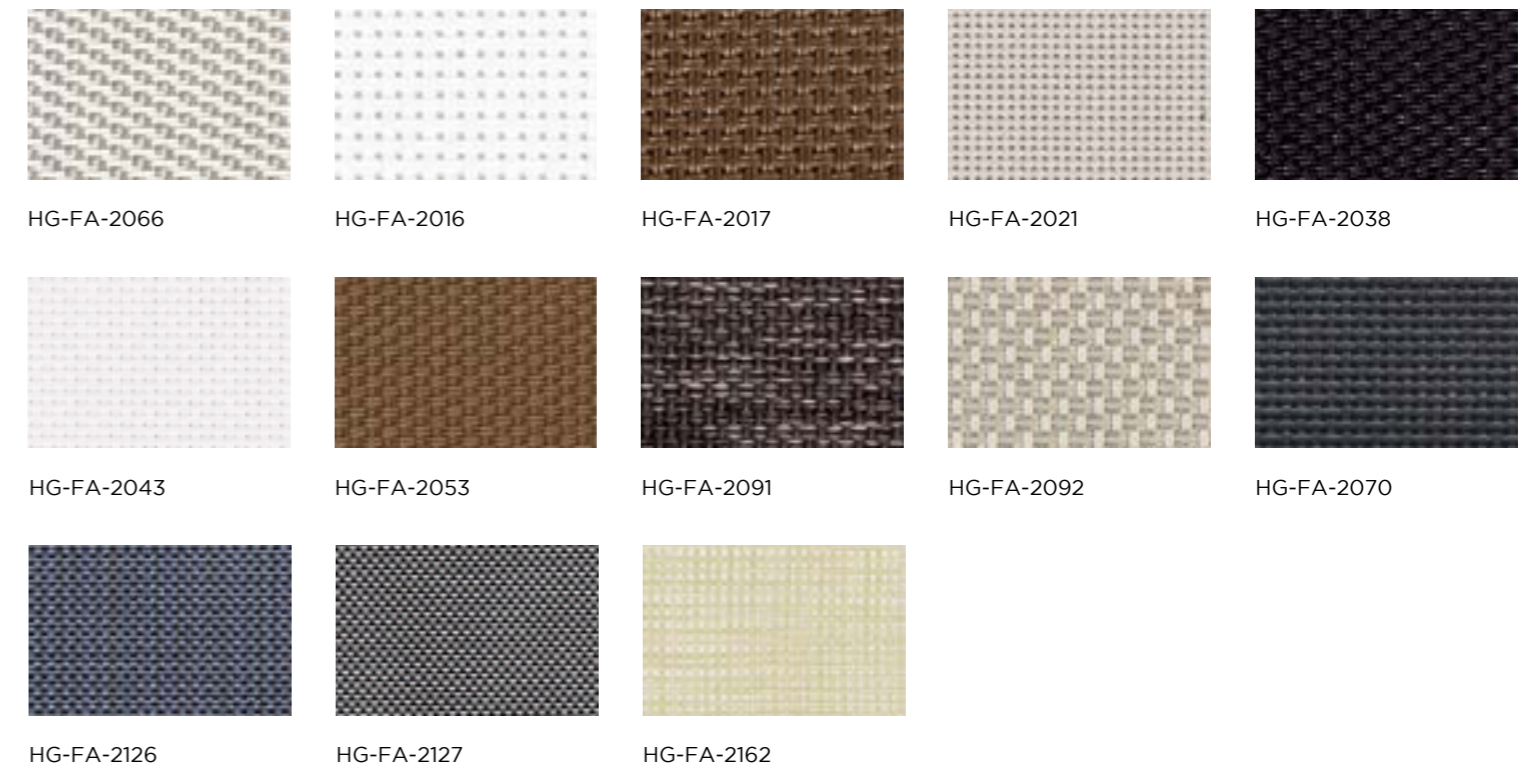

MATERIAL SAMPLE INSTRUCTION

Category 3 Acrylic fabric

Polyester Cushion Fabric Samples

Category 1

Category 2

Category 3

Decoration Pillow Samples(Olefin)

Textilene