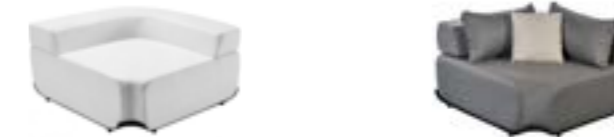

204235
Right Corner Sofa
Size: 930x1580x565mm
Seat height: 375mm
Armrest height: 385mm

204237
Left Corner Sofa
Size: 930x1580x770mm
Seat height: 375mm
Armrest height: 385mm

204208
Middle Sofa
Size: 930x730x770mm
Seat height: 375mm

204228
Middle Corner Sofa
Size: 1010x1010x770mm
Seat height: 375mm

204207
Middle Sofa
Size: 930x730x565mm
Seat height: 375mm

204226
Middle Corner Sofa
Size: 1010x1010x565mm
Seat height: 375mm

204281
Coffee Table
Size: 1200x720x435mm