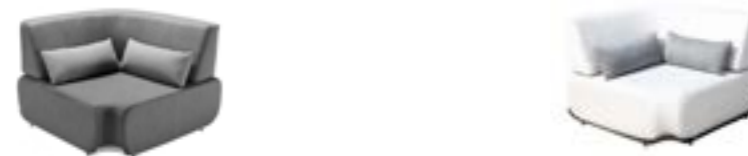

204228
Middle Corner Sofa
Size: 1010x1010x770mm
Seat height: 375mm