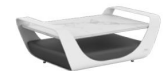

205282
Coffee Table
Size: 1200x720x435mm